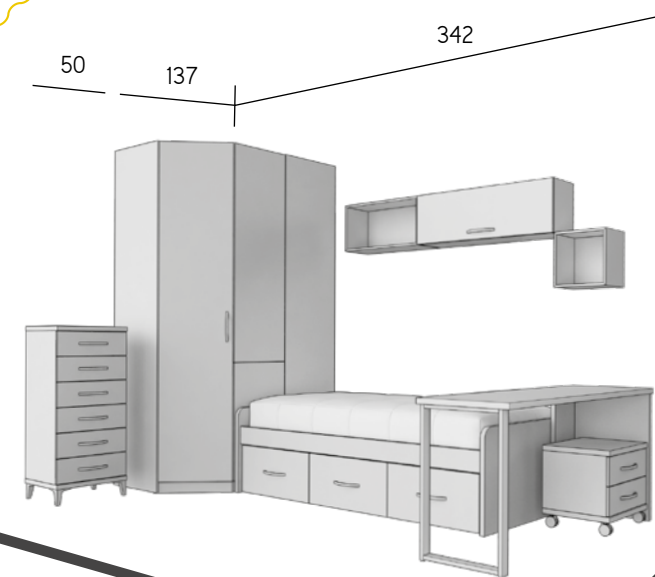

Pata metálica blanca

composicion 121
blanco - yellow