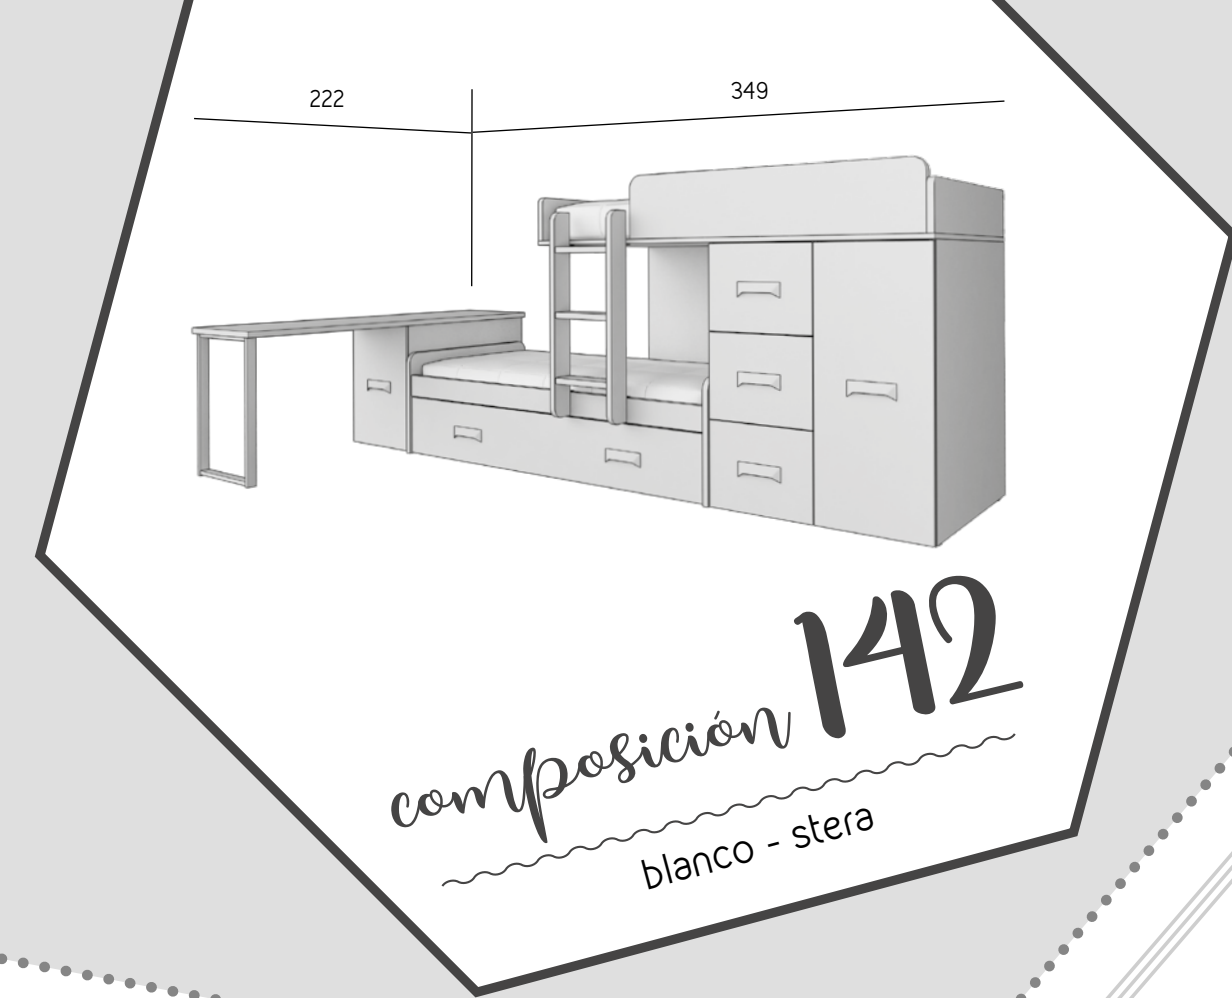

módulo block vestidor

composición 142
blanco - stera