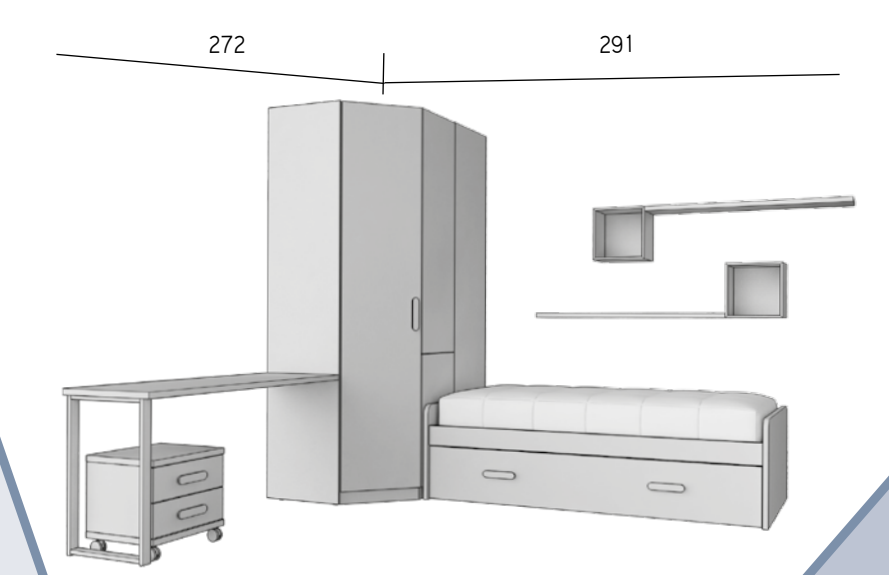

Lider 20

composición 122
hibernian - azulón