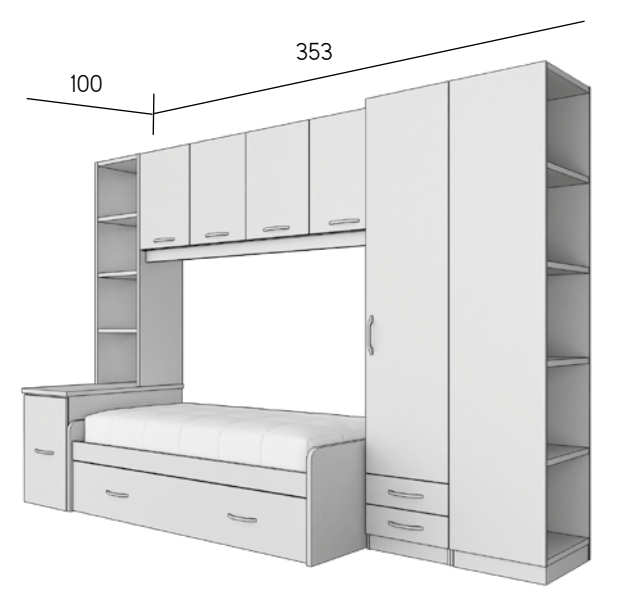

composición 120
blanco - malva