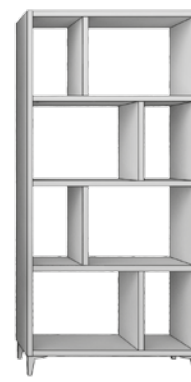

composición 125

bambú - piedra

207

90