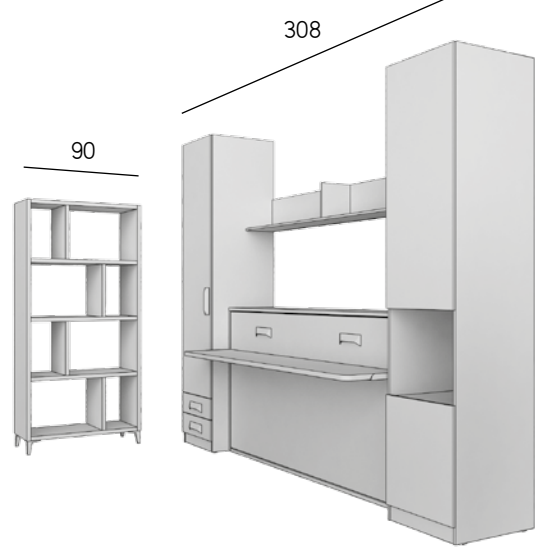

composición 129

hibernian - musgo