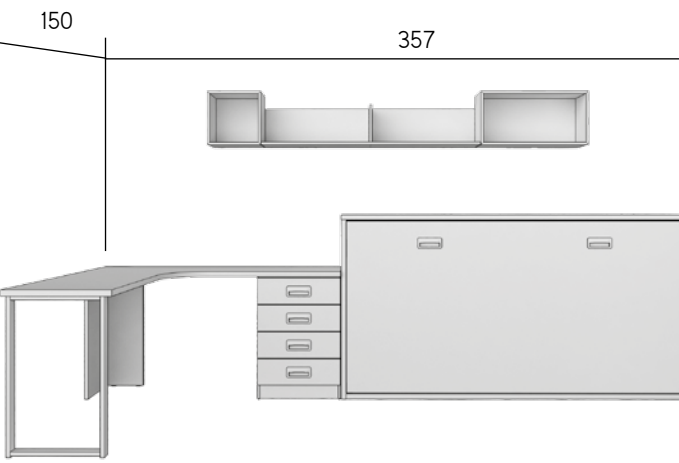

Lider 20

composición 127

hibernian - musgo - grafito