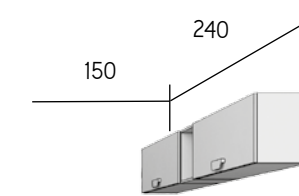

composición 126
blanco - espiga