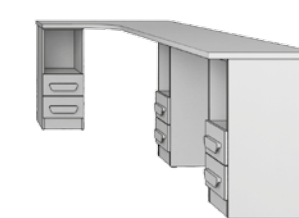

composición 126
blanco - espiga